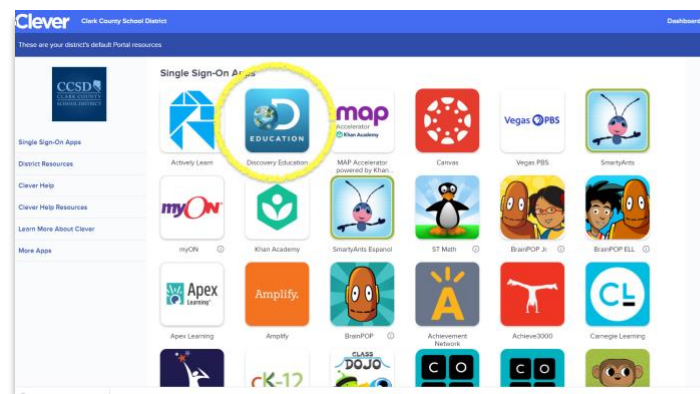

Welcome to Discovery Education Experience!

The Discovery Education Experience combines 200,000+ dynamic curated curriculum resources with grab-and-go instructional strategies, personalized for your needs as an educator.

Discovery Education has four key promises:

- Personalization
- Curated one of a kind content
- Professional Learning
- Creation and Collaboration

Logging in

1. Navigate to your Clever Portal (schools.clever.com) and login with your district credentials (CCSD: CCSD Google Email address or AD credentials). First time users will be prompted to create a password.
2. Click on the Discovery Education icon within your portal.

Getting Started

- [Getting Started Guide to Virtual Learning](#)
- Canvas Integration Info: <https://help.discoveryeducation.com/canvas>
- Want to share with others? Here are [Nevada Principal, Educator, and Parent Letters](#)

Professional Learning Events Calendar

[DiscoveryEducation.com/Learn/Nevada-District-Communication-Kit/Events/](https://discoveryeducation.com/Learn/Nevada-District-Communication-Kit/Events/)

We look forward to seeing you there!

Onboarding Series

- Getting Started with Discovery Education Experience
- Assigning Content with Discovery Education Experience
- Curating and Creating Digital Lessons with Discovery Education Experience
- Blended Learning Strategies with Discovery Education Experience
- Discovery Education Student Experience
- Discovery Education Office Hours: Ask Me Anything!