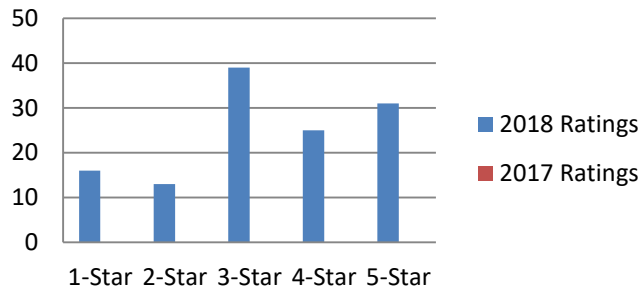

All

	2018 Ratings	2017 Ratings
1-Star	100	69
2-Star	185	156
3-Star	189	122
4-Star	95	89
5-Star	109	70

ES

	2018 Ratings	2017 Ratings
1-Star	64	49
2-Star	126	113
3-Star	92	84
4-Star	62	72
5-Star	52	48

MS

	2018 Ratings	2017 Ratings
1-Star	20	20
2-Star	46	43
3-Star	58	38
4-Star	8	17
5-Star	26	22

HS

	2018 Ratings	2017 Ratings
1-Star	16	0
2-Star	13	0
3-Star	39	0
4-Star	25	0
5-Star	31	0

All Schools

Middle Schools

High Schools

Star Ratings by District 2018

	Not Rated	1-Star	2-Star	3-Star	4-Star	5-Star	Grand Total
Churchill	2		1	2			5
Clark	46	55	99	87	53	53	393
Douglas	5		4	4	1	4	18
Elko	12	2	11	9	3	1	38
Esmeralda	4	2					6
Eureka	3			1		3	7
Humboldt	11	3	3	2	2		21
Lander	3		1	1	1		6
Lincoln	1	1	2	3	2	1	10
Lyon	2	1	9	7	2	1	22
Mineral	2	2	1		1		6
Nye	8	6	5	3	5		27
Carson City		1	5	4	1		11
Pershing	2	1	1		1		5
Storey		1		3			4
Washoe	12	14	28	26	16	22	118
White Pine	1	3	2	1	1	1	9
SPCSA	8	8	12	19	15	29	91
University Schools	1					1	2
Correctional Schools	2						2
Achievement School District	2		1		1		4
Grand Total	127	100	185	172	105	116	805